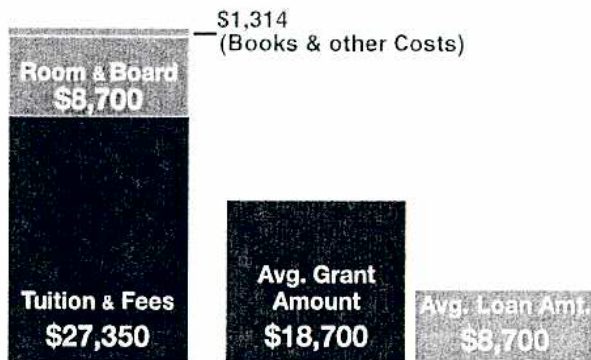

Costs of Attending Wicksell University